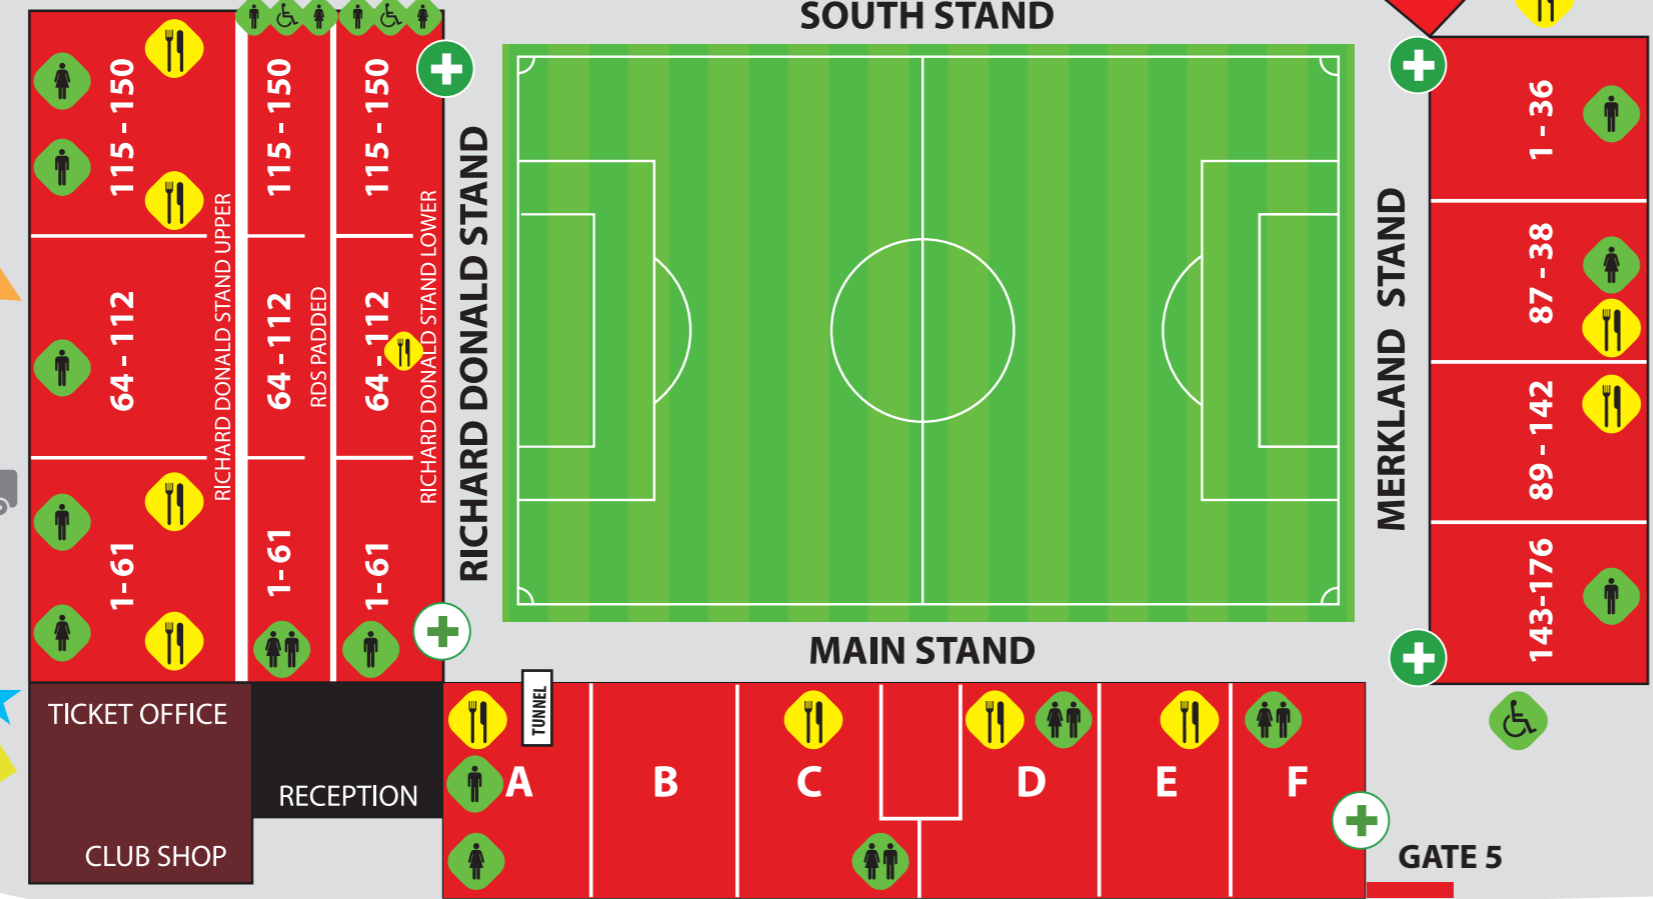

WELCOME TO PITTODRIE STADIUM

HOME SUPPORT

AWAY SUPPORT

GOLF ROAD

GOLF ROAD CAR PARK

RICHARD DONALD STAND HOSPITALITY ENTRANCE
 ABERDEEN ASSET MANAGEMENT SUITE, RDS BOXES, LEGENDS LOUNGE, TEDDY SCOTT LOUNGE

AUTISM FRIENDLY INFORMATION
 Sensory aids (ear defenders, stress balls etc) are located at the following places:

- Club Shop
- First Aid Rooms
- AFCCT friendly main stand box

SOUTH STAND HOME SUPPORT ENTRANCE

KEY

- FOOD KIOSKS
- TOILETS
- GENTS TOILETS
- FEMALE TOILETS
- DISABLED TOILETS
- AMBULANCE
- FIRST AIDER LOCATION
- FIRST AID ROOM
- MATCHDAY TICKET COLLECTION
- DELIVERIES

PITTODRIE STREET

MAIN STAND HOSPITALITY ENTRANCE
 A-FAB LOUNGE, CAPTAINS' CLUB, GOTHENBURG LOUNGE, MILLER'S LOUNGE, BOARDROOM, BLACK & GOLD LOUNGE AND SIR ALEX FERGUSON LOUNGE

MAIN STAND EXECUTIVE BOX ENTRANCE
 MAIN EXECUTIVE BOXES, MCINTOSH PLANT HIRE LOUNGE AND AFCCT FRIENDLY BOX

GATE 5 - ENTRY FOR:

- Dons Day Out groups
- Merkland accessible
- Autism Friendly entrance
- Press & Photographers
- * valid pass required **