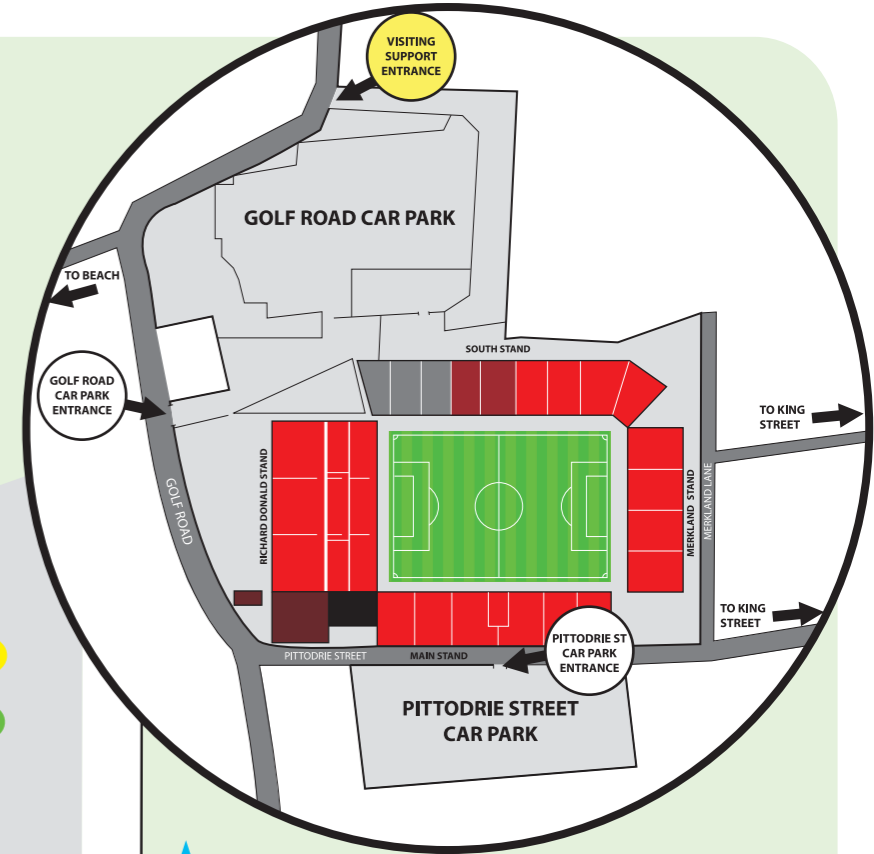

WELCOME TO PITTODRIE STADIUM

HOME SUPPORT

AWAY SUPPORT

GOLF ROAD

GOLF ROAD CAR PARK

RICHARD DONALD STAND HOSPITALITY ENTRANCE
 ABERDEEN ASSET MANAGEMENT SUITE, RDS BOXES, LEGENDS LOUNGE, TEDDY SCOTT LOUNGE

KEY

- FOOD KIOSKS
- TOILETS
- GENTS TOILETS
- FEMALE TOILETS
- DISABLED TOILETS
- AMBULANCE
- FIRST AIDER LOCATION
- FIRST AID ROOM
- MATCHDAY TICKET COLLECTION
- DELIVERIES

PITTODRIE STREET

MAIN STAND HOSPITALITY ENTRANCE
 A-FAB LOUNGE, CAPTAINS' CLUB, GOTHENBURG LOUNGE, MILLER'S LOUNGE, BOARDROOM, BLACK & GOLD LOUNGE AND SIR ALEX FERGUSON LOUNGE

MAIN STAND EXECUTIVE BOX ENTRANCE
 MAIN EXECUTIVE BOXES, MCINTOSH PLANT HIRE LOUNGE AND AFCCT FRIENDLY BOX

GATE 5 - ENTRY FOR:

- Dons Day Out groups
- Merkland accessible
- Autism Friendly entrance
- Press & Photographers
- * valid pass required **

PITTODRIE STREET CAR PARK

MERKLAND LANE